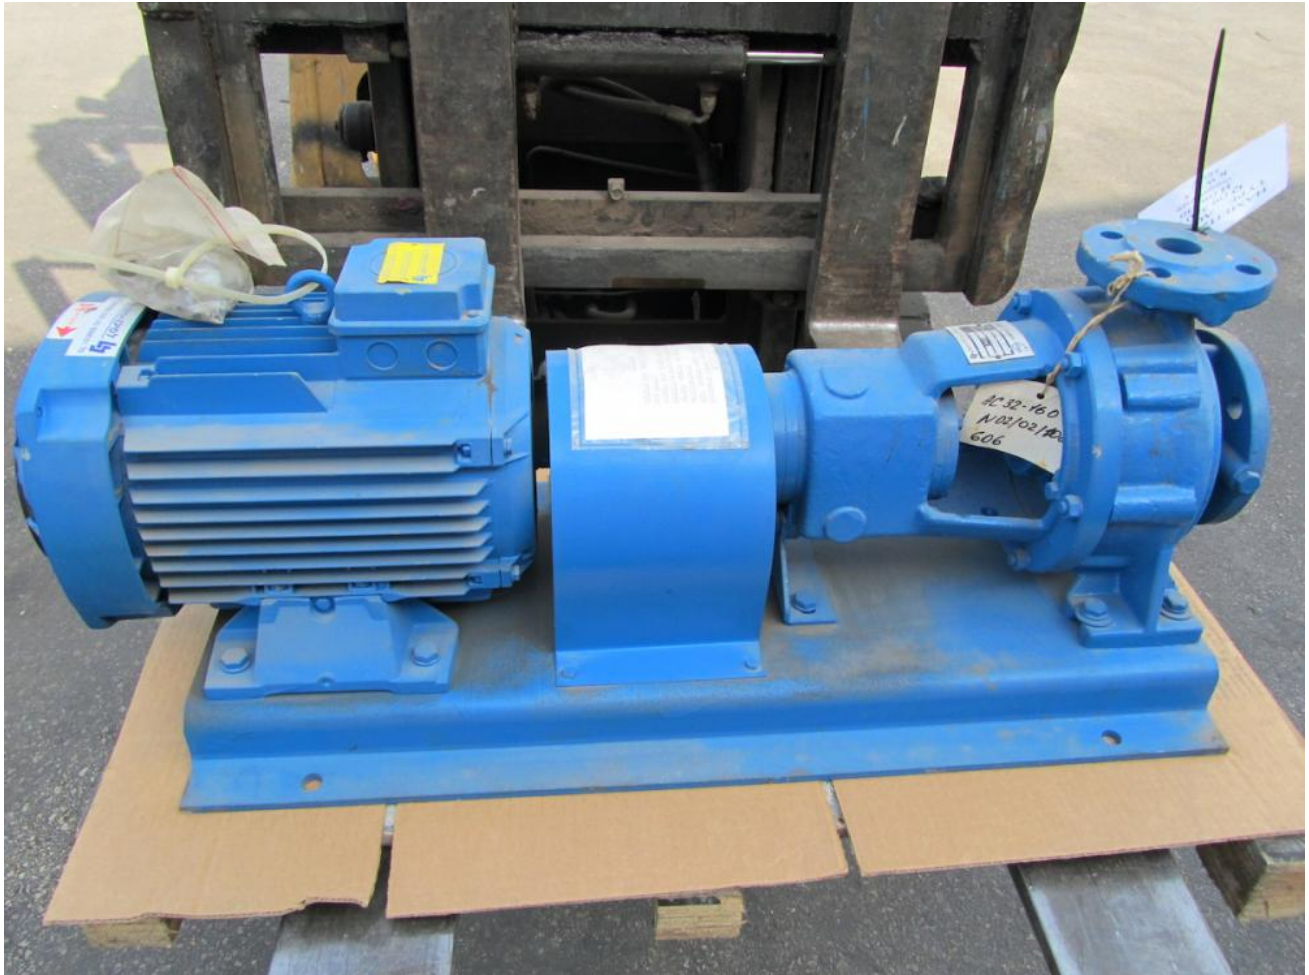

Machine details

Name	HAMEITZ PUMP
Item Number	48
Manufacturer	HAMEIT
Type	
Available from	Available
Quality	Good Working Condition
Location	Hadera

Description

HAMEITZ PUMP including motor.
5.5 KW
2" inlet, 1 1/4 " exit
flange nd-16

HAMEITZ PUMPS

TYPE AC32-160S

Q (m³/h) 24

H (m) 30

מנוע השמלי.

KW 5.5

380V

HAMEITZ PUMPS