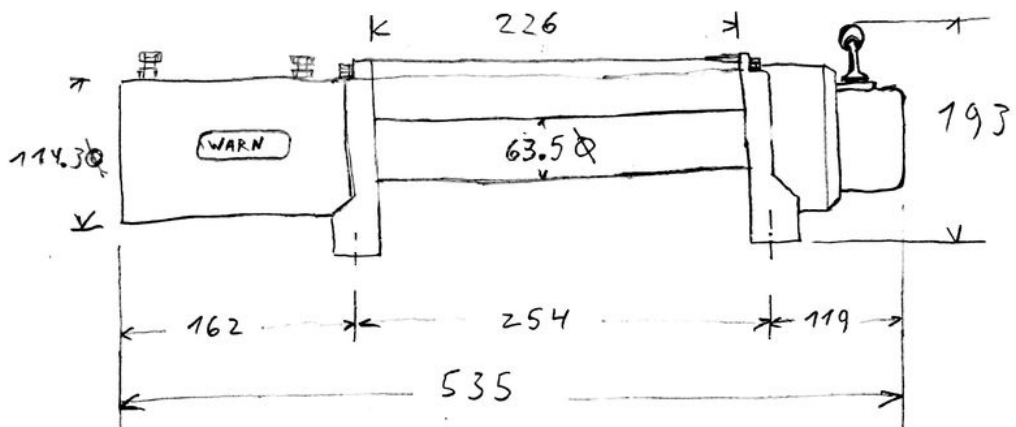

## Technical details

<b>Dimensions</b>	250 x 200 x 500 mm
<b>Weight</b>	35 kg

## Gallery

**ENGAGED**

**M8000**

PHONE 503-659-8750

8000 LB (3600 kg) INTERMITTENT  
DUTY RATING. NOT RATED FOR  
USE AS A HOIST. USE ONLY  
5/16 INCH (8mm) 7 X 19  
AIRCRAFT WIRE ROPE  
MADE IN U.S.A.

WARN - M-8000