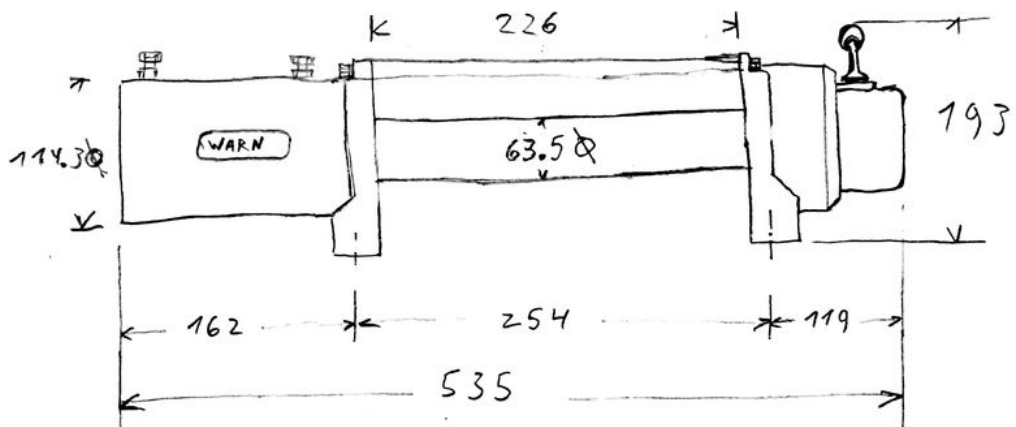

Technical details

Dimensions	250 x 200 x 500 mm
Weight	35 kg

Contact details

Name גונן שרוני
Phone
Fax
Mobile 0526697736
Email pombit.com@gmail.com

Gallery

ENGAGED

M8000

PHONE 503-659-8750

8000 LB (3600 kg) INTERMITTENT
DUTY RATING. NOT RATED FOR
USE AS A HOIST. USE ONLY
5/16 INCH (8mm) 7 X 19
AIRCRAFT WIRE ROPE
MADE IN U.S.A.

WARN - M-8000

Handwritten signature or initials.

35 kg