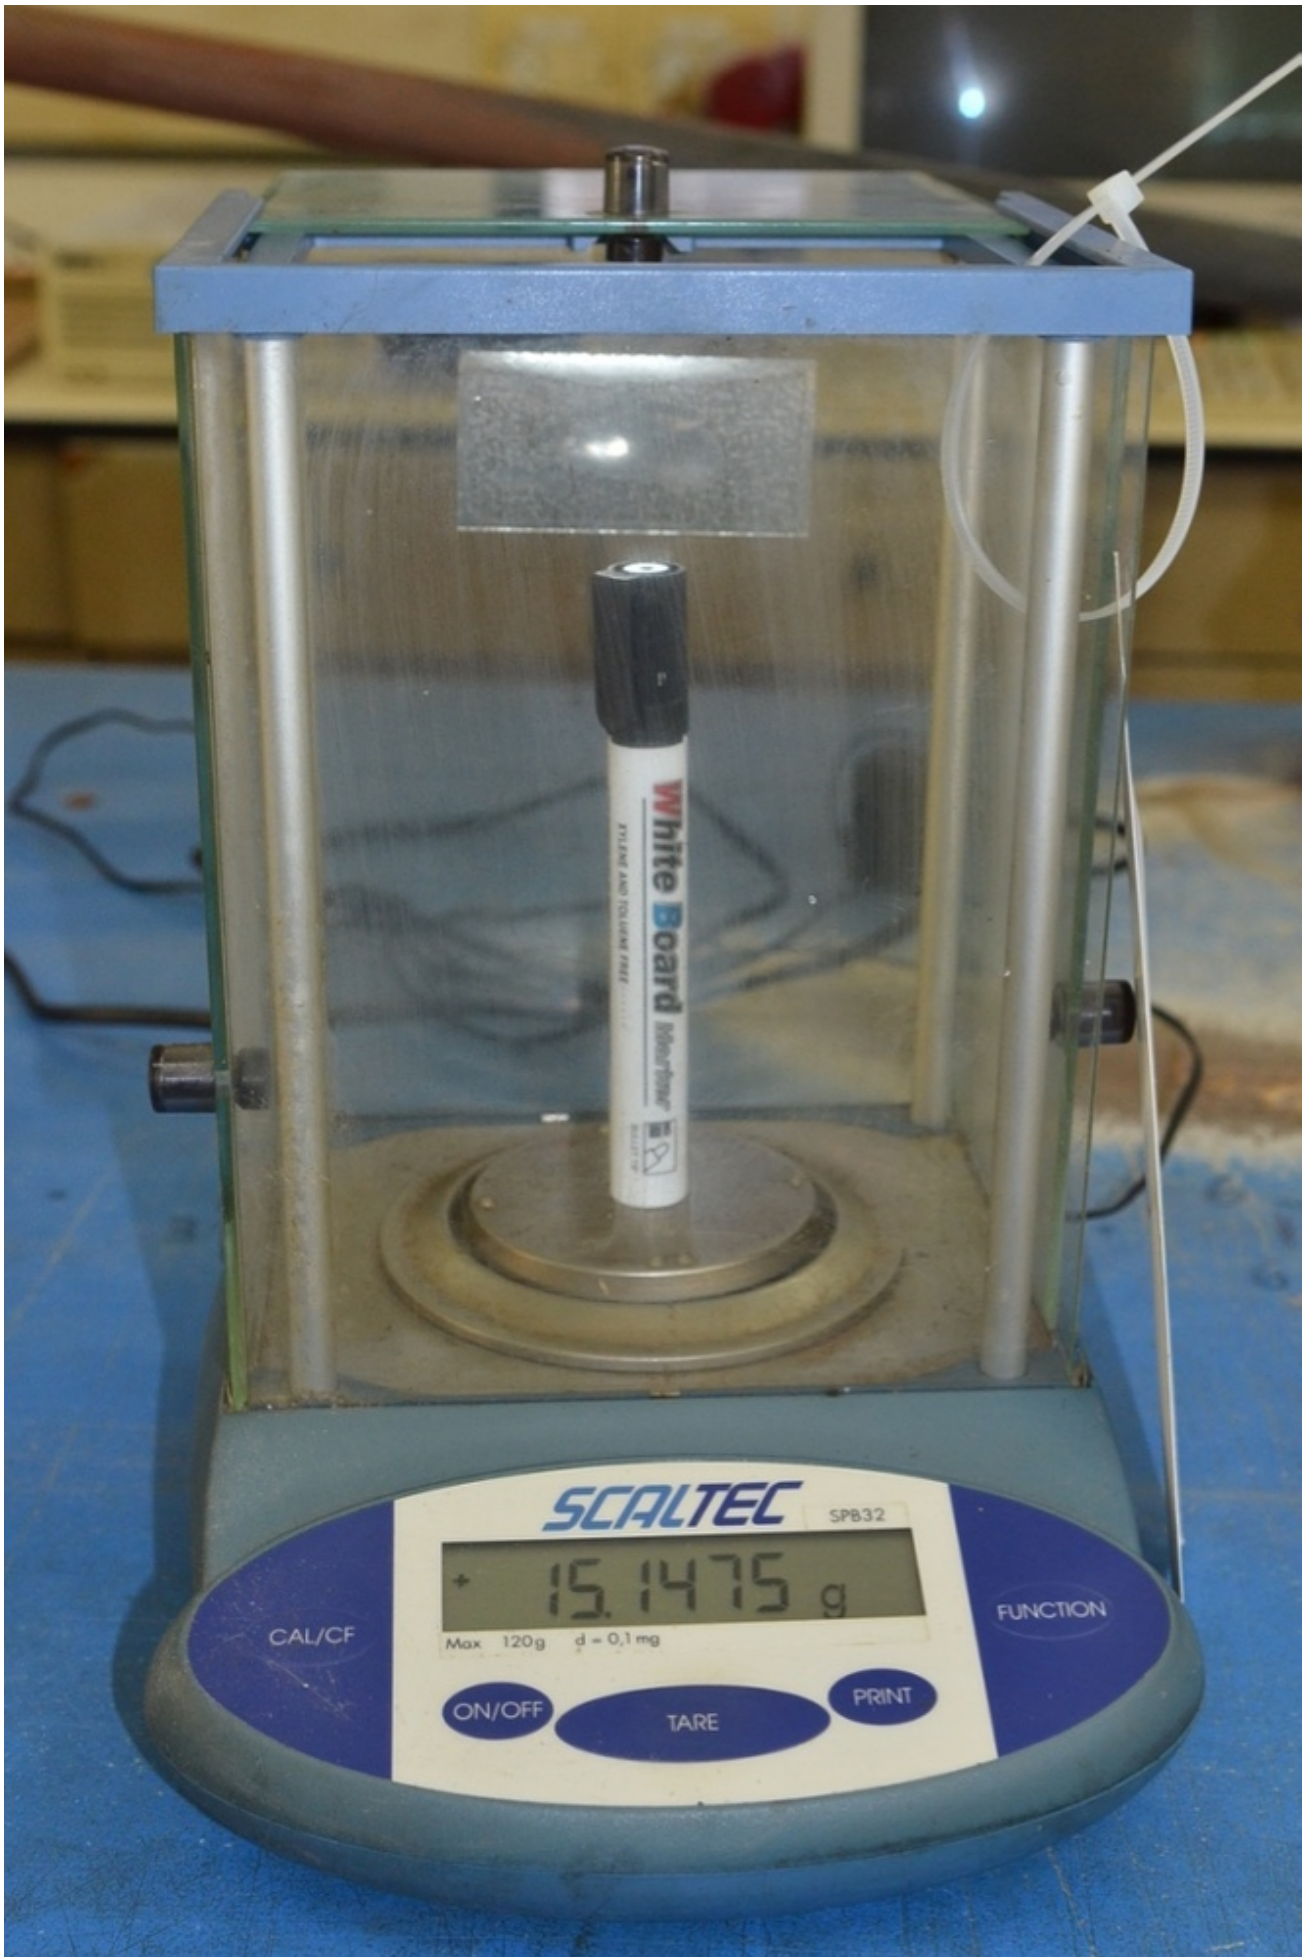

SCALTEC

SPB32

+ 15.1475 g

Max 120g d = 0,1 mg

CAL/CF

FUNCTION

ON/OFF

TARE

PRINT